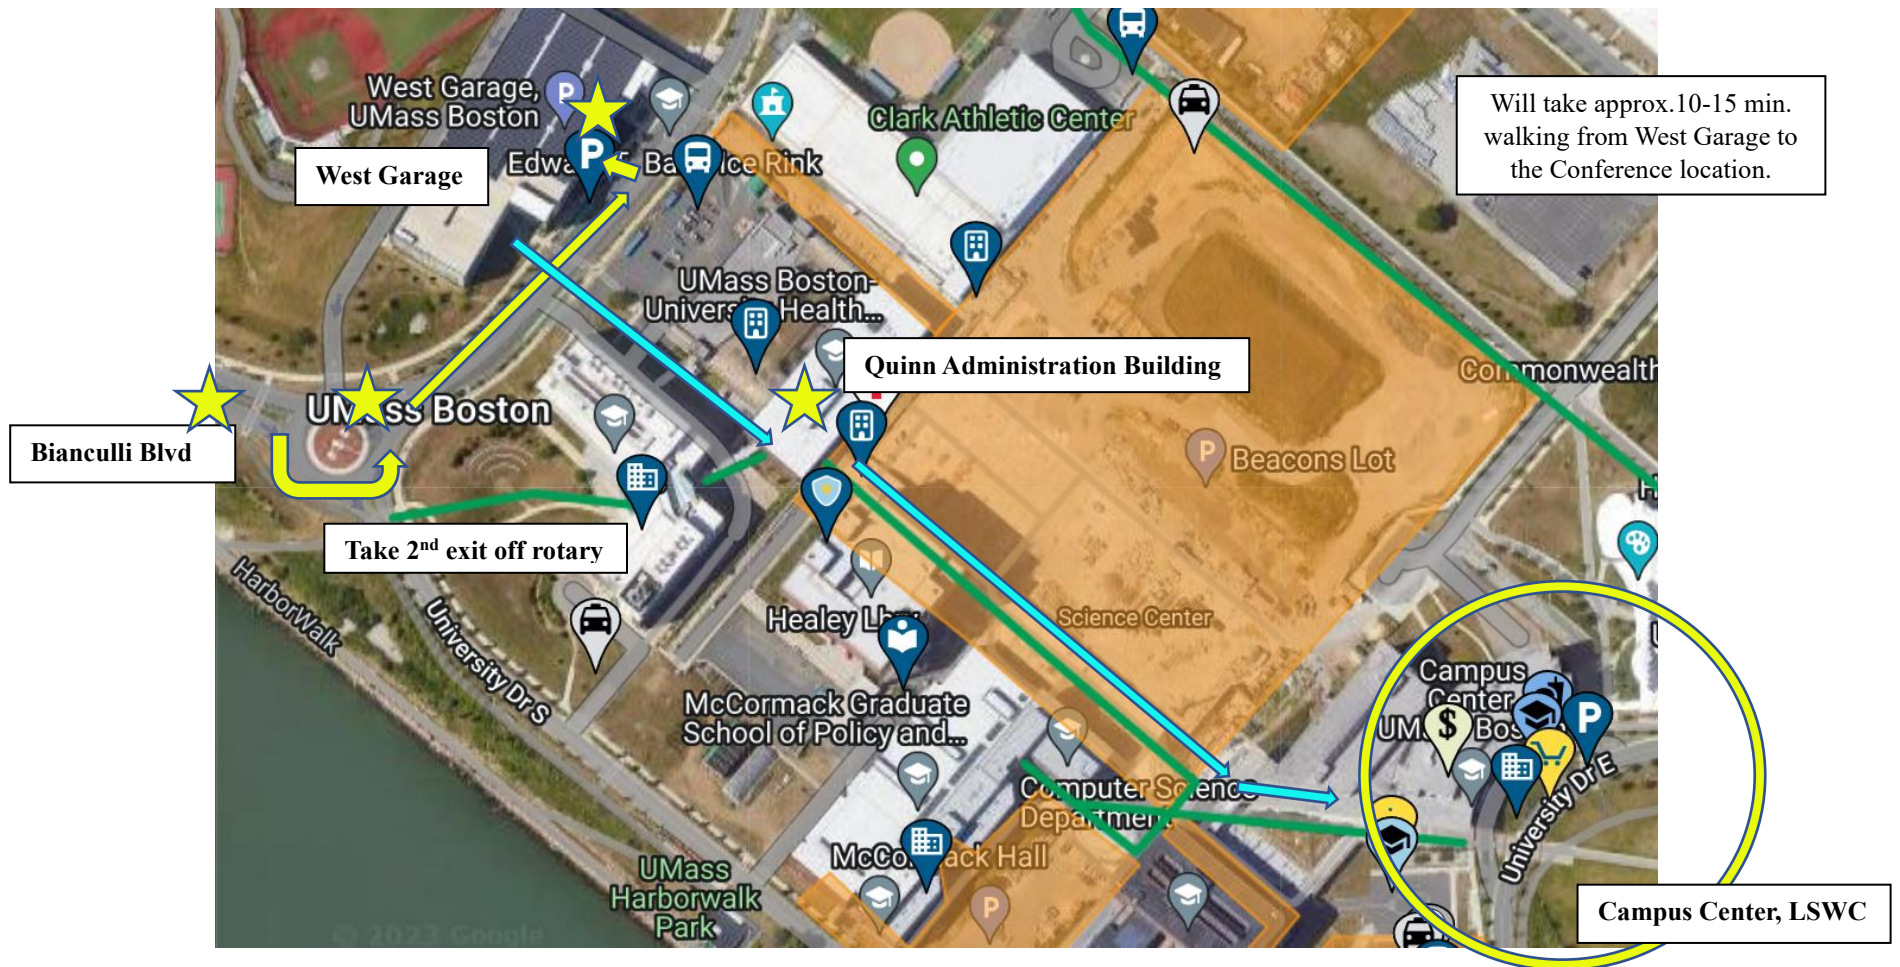

University Lot D

Address: If using a GPS, enter **University Lot D, University Dr N, Dorchester, MA, 02125** and arrive at the open parking lot.

Driving Directions: Follow the **yellow** arrows. Entering from Bianculli Blvd, take the **second exit** off the **small campus rotary**. Continue onto **University Drive West**. Take a **Right** onto **University Drive North** and shortly after, you'll see **University Lot D** on the **left**. If Lot D is full, go to the West Garage. See page 2. **WALKING** from Lot D to the conference, follow the **light blue** arrows. Go **straight** until you see the **Clark Athletic Center**. Take a **left** and follow the walking path (green line) until you arrive at the crossway between the walking path and **Columbia Point**. Take a **short right** and then you will arrive at **Campus Center**. To access the **conference registration/info table**, go to **floor level UL**.

Driving Directions: Follow the **yellow** arrows. Entering from Bianculli Blvd, take the **second exit** off the **small campus rotary**. Continue onto **University Drive West**. Take a **left** into the **West Garage**. **WALKING** from West Garage to the conference, follow the **light blue** arrows. Cross the street and head towards the **Quinn Administration Building** and go up **one flight of stairs**. Continue **straight** to the **Campus Center**. To access the **conference registration/info table**, go to **floor level UL**.