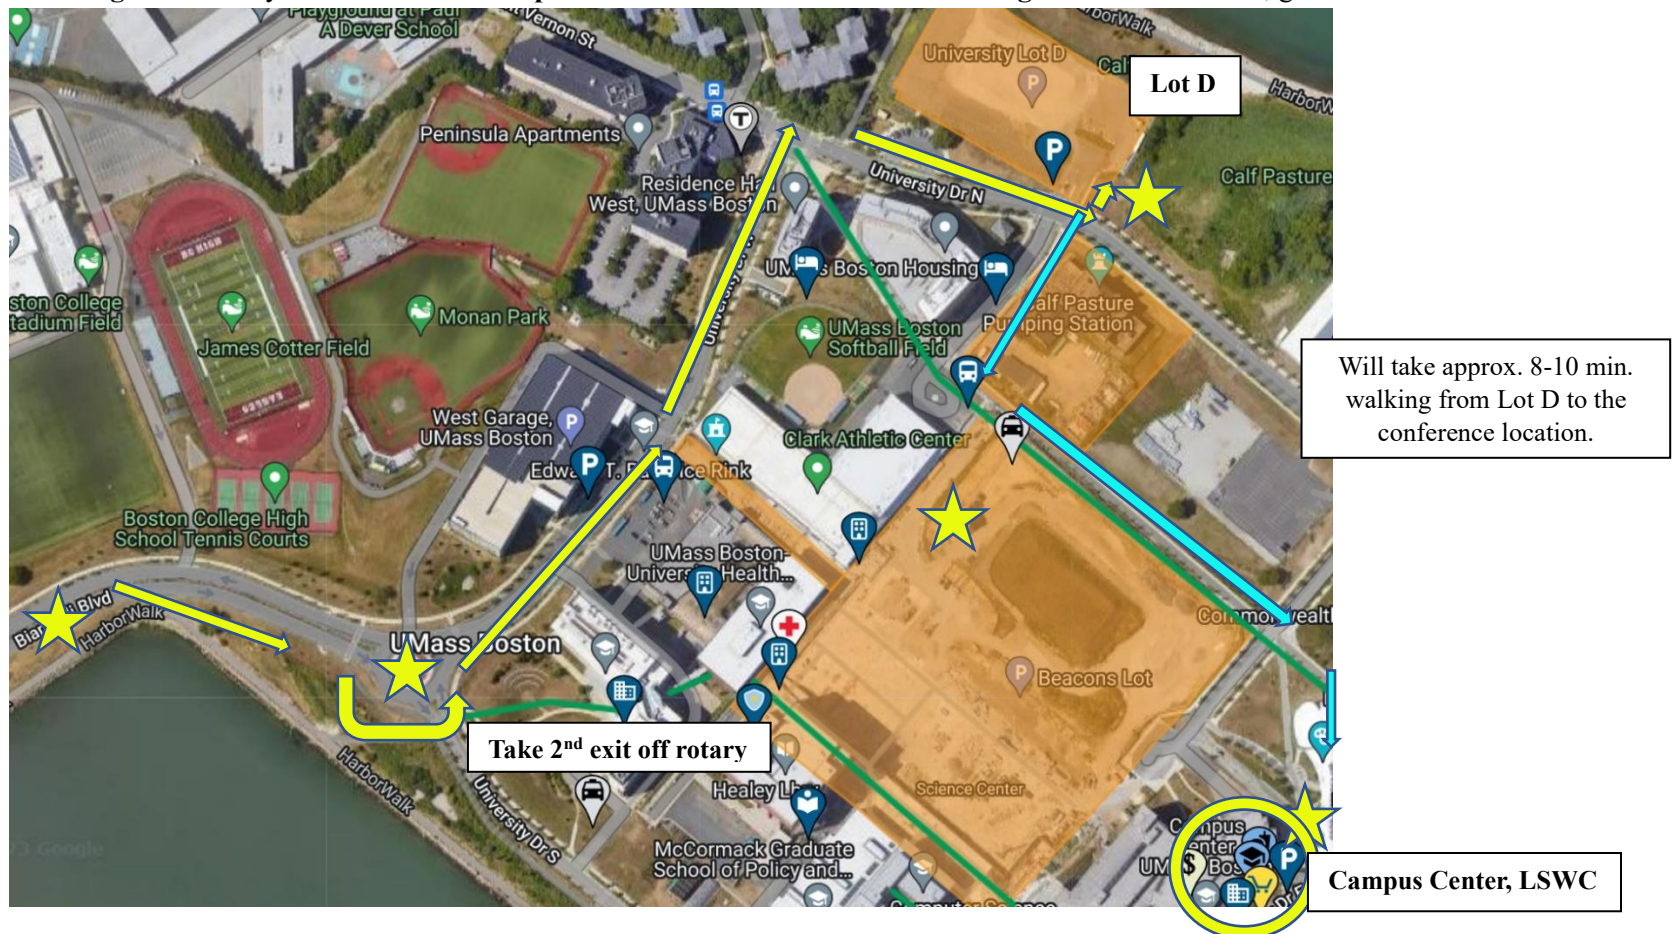

University Lot D

Address: If using a GPS, enter **University Lot D, University Dr N, Dorchester, MA, 02125** and arrive at the open parking lot.

Driving Directions: Follow the **yellow** arrows. Entering from Bianculli Blvd, take the **second exit** off the **small campus rotary**. Continue onto **University Drive West**. Take a **Right** onto **University Drive North** and shortly after, you'll see **University Lot D** on the **left**. If Lot D is full, go to the West Garage. See page 2. **WALKING** from Lot D to the conference, follow the **light blue** arrows. Go **straight** until you see the **Clark Athletic Center**. Take a **left** and follow the walking path (green line) until you arrive at the crossway between the walking path and **Columbia Point**. Take a **short right** and then you will arrive at **Campus Center**. To access the **conference registration/info table**, go to **floor level UL**.

Driving Directions: Follow the **yellow** arrows. Entering from Bianculli Blvd, take the **second exit** off the **small campus rotary**. Continue onto **University Drive West**. Take a **left** into the **West Garage**. **WALKING** from West Garage to the conference, follow the **light blue** arrows. Cross the street and head towards the **Quinn Administration Building** and go up **one flight of stairs**. Continue **straight** to the **Campus Center**. To access the **conference registration/info table**, go to **floor level UL**.